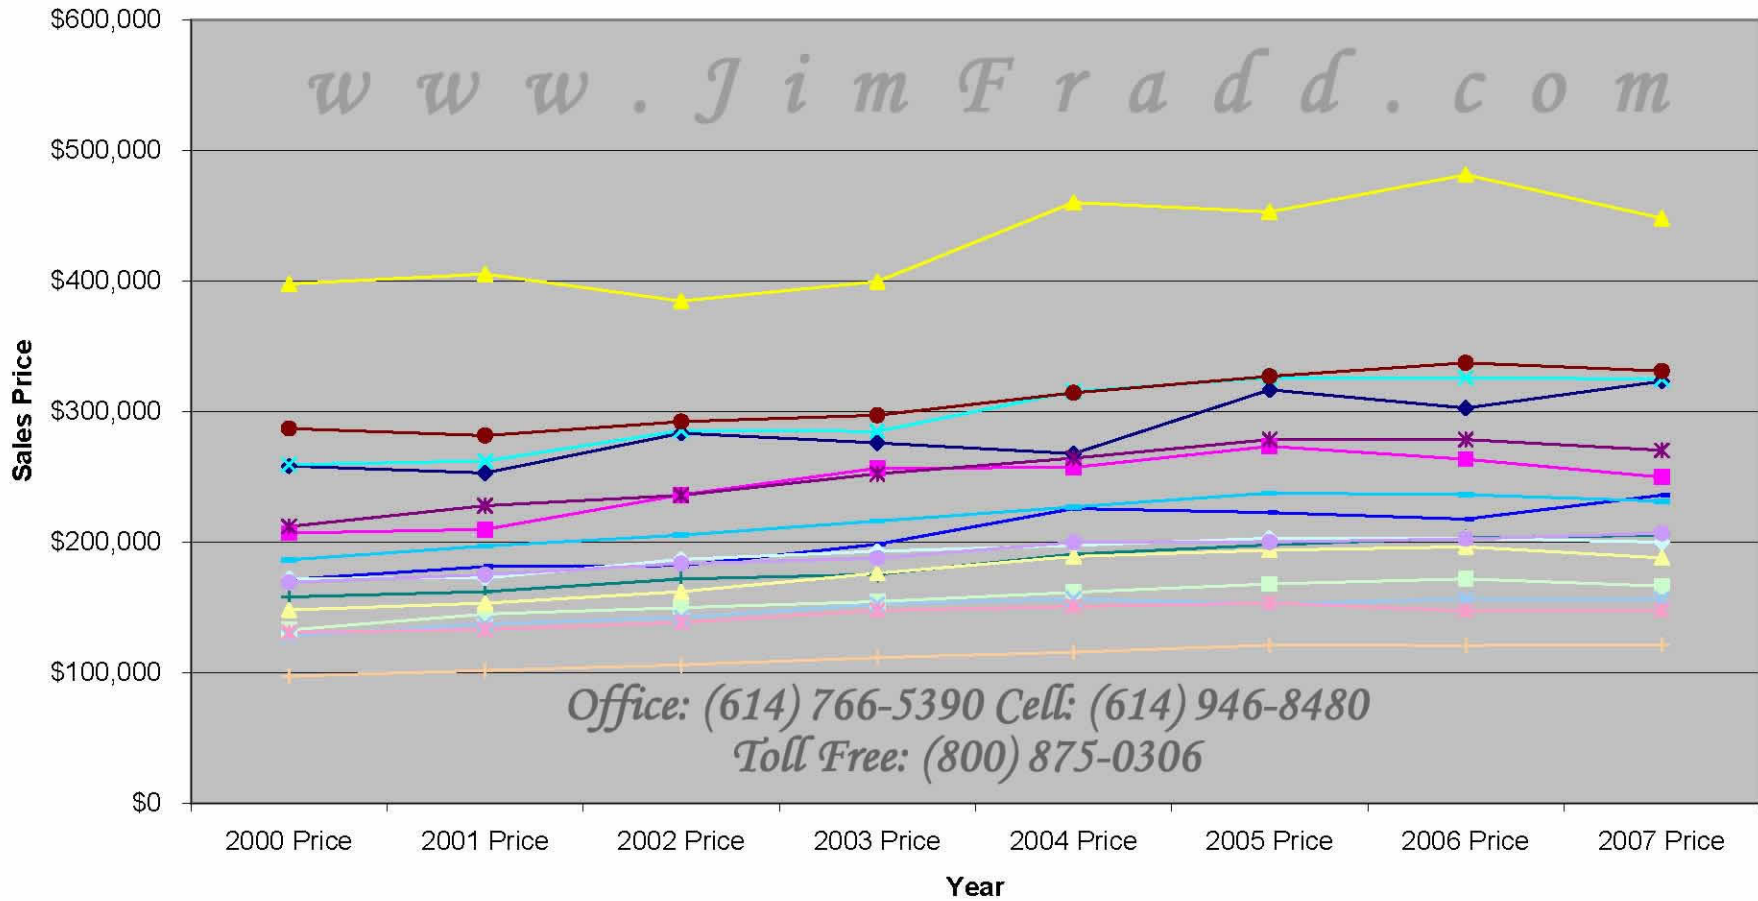

Jim Fradd - Re/Max Affiliates

Central Ohio Home Sales By School District 2000-2007

- Bexley
- Dublin
- Gahanna
- Delaware
- Big Walnut
- Olentangy
- Westerville
- Reynoldsburg
- New Albany/Plain Local
- Worthington
- Marysville
- Pickerington
- Upper Arlington
- Buckeye Valley
- Hilliard
- Columbus